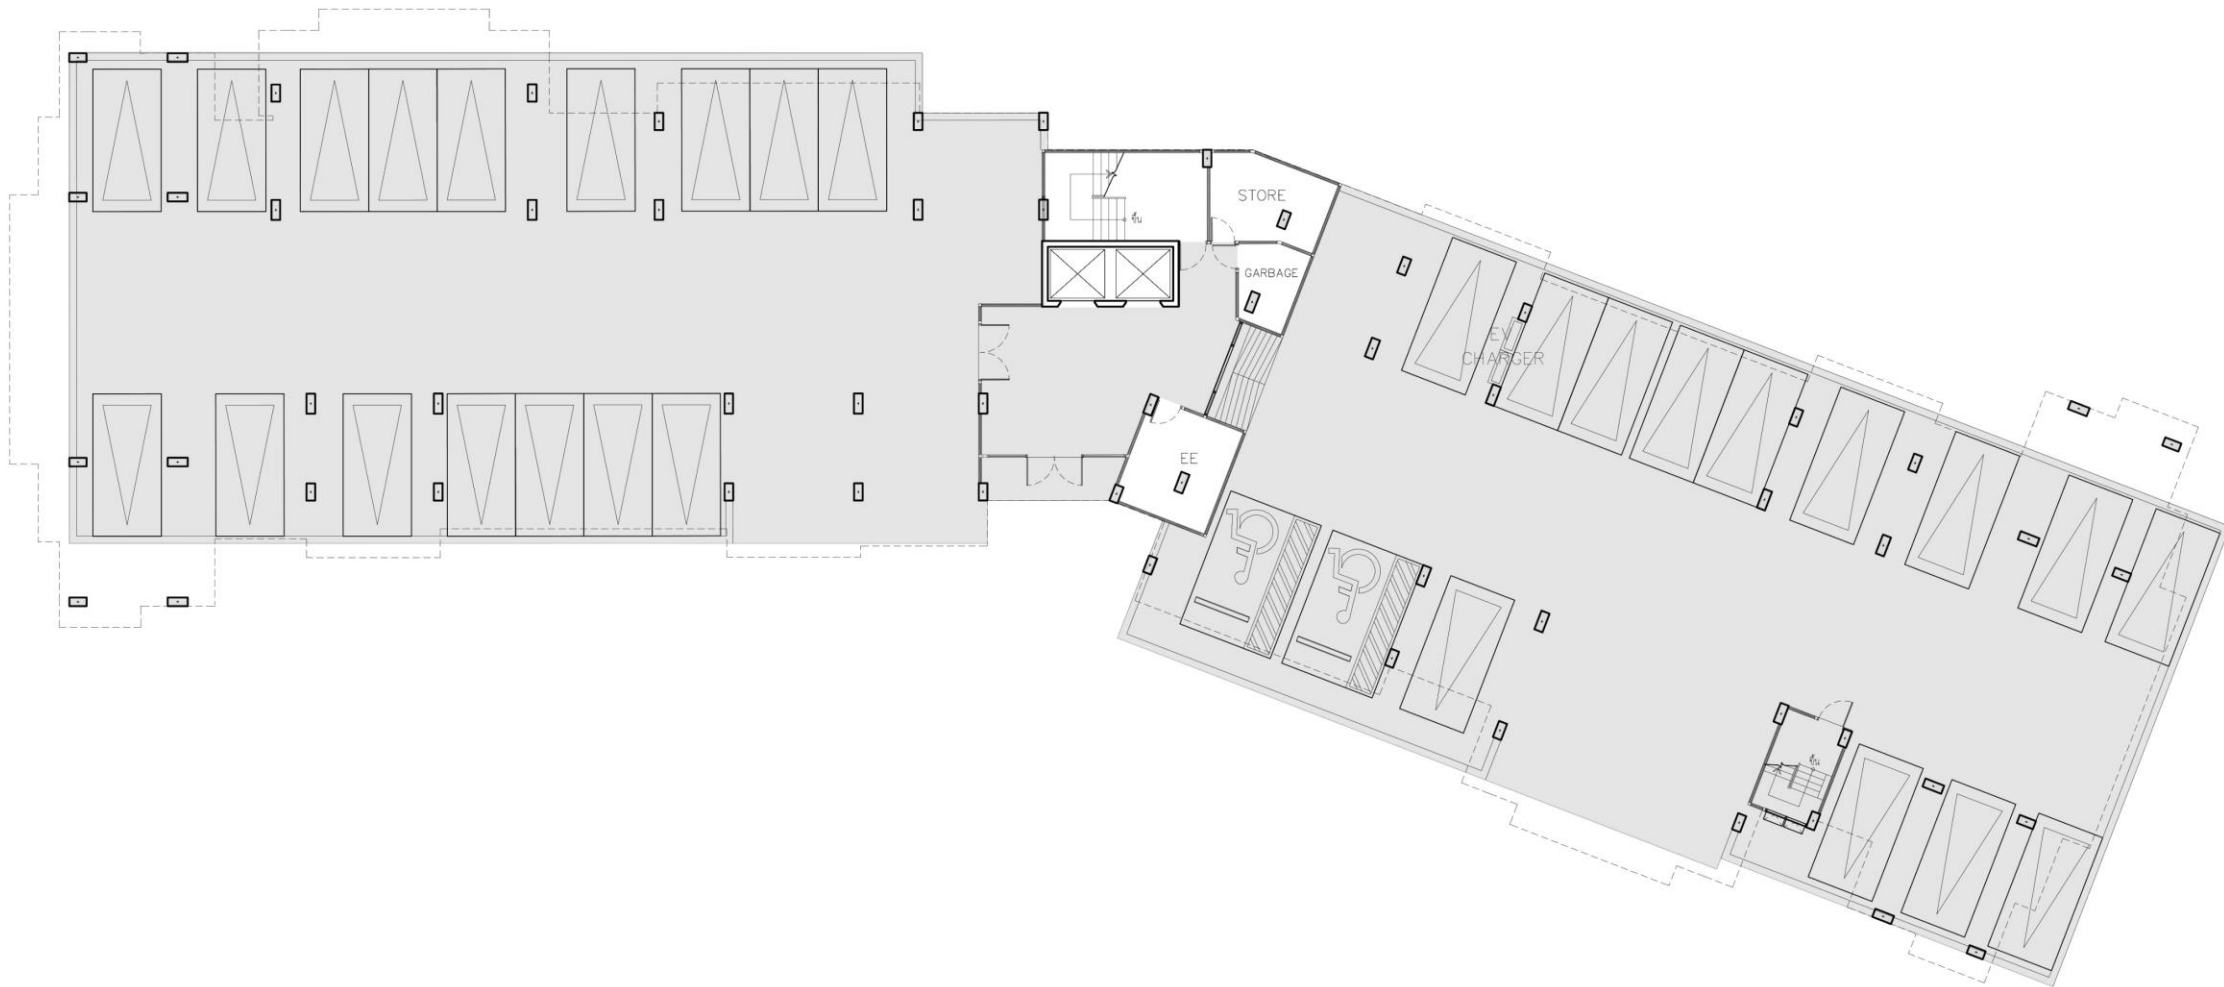

VIP SPACE ODYSSEY

CONDOMINIUM

Phase 1

Phase 2

Phase 1

Building 1

8 Floors

Floor1
Building 1

Floor2
Building 1

Floor3

Building 1

Floor4
Building 1

Floor 5
Building 1

Floor 6
Building 1

Floor 7
Building 1

Floor 8

Building 1

Building 2

5 Floors

Floor 1

Building 2

Floor 2

Building 2

Floor3

Building 2

Floor 4

Building 2

Floor 5

Building 2

Floor6

Building 2

6th FLOOR PLAN
SCALE :250
BUILDING 2